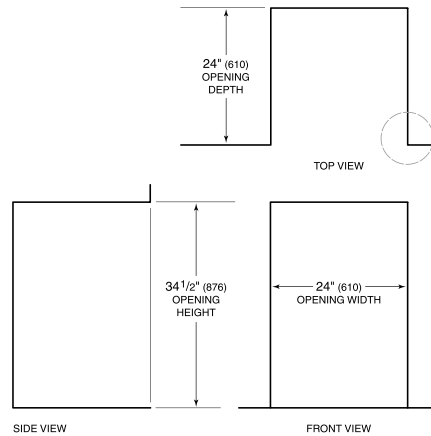

STANDARD INSTALLATION