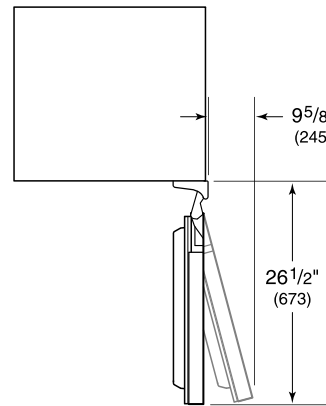

HEIGHT DIMENSIONS ± 1/2" (13)