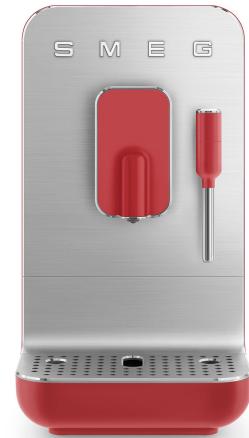

# BCC02RDMEU

Category	Coffee
Product Family	Espresso Coffee Machine
Type	Espresso Automatic Coffee Machine
Version	EU
EAN Code	8017709301040

## Aesthetics

<b>Aesthetic</b>	50's Style	<b>Cup Tray Colour</b>	Aluminum
<b>Colour</b>	Red	<b>Cup Tray Finishing</b>	Brushed with polished edge
<b>Finishing</b>	Matt	<b>Tank color</b>	Smoky grey
<b>Body Material</b>	Plastic	<b>Handle tank material</b>	Plastic
<b>Front panel material</b>	Aluminium	<b>Handle tank color</b>	Grey
<b>Front panel Colour</b>	Aluminum	<b>Coffee dispenser material</b>	Plastic
<b>Front panel finishing</b>	Brushed with polished edge	<b>Steam nozzle material</b>	Stainless steel
<b>Buttons Material</b>	Plastic	<b>Jug material</b>	Stainless steel
<b>Buttons Colour</b>	Red	<b>Logo Type</b>	Applied
<b>Cup Tray Material</b>	Aluminium	<b>Power Cable Colour</b>	Grey